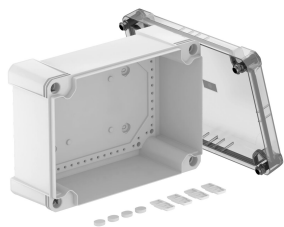

Technical data sheet

Empty housing X 25

Item number: 2005544

Junction box for the connection of cables and lines indoors and in outdoor areas. Rectangular design without entries. Suitable for wall and ceiling mounting with the option to fasten outside, inside or to mount via the corner domes. Particularly impact resistant with IK09. Transparent cover with quick lock, sealable. Made from halogen-free and UV-resistant materials.

Junction box according to EN 60670. Impact resistance IK09 according to EN 50102. Protection rating IP67 according to EN 60529.

PC Polycarbonate

Master data

Item number	2005544
Type	X25C LGR-TR
Description 1	Empty Enclosure
Description 2	with transparent lid
Manufacturer	OBO
Dimension	286x202x125
Colour	Grey / transparent
Material	Polycarbonate
Smallest sales unit	1
Unit of quantity	Piece
Weight	95 kg
Weight unit	kg/100 pc.

Technical data sheet

Empty housing X 25

Item number: 2005544

Dimensions

Length	286 mm
Width	202 mm
Height	126 mm

Technical data

Extension option	no
Cover fastening	Screwed
Shape	Rectangular
Suitable for outdoor use	yes
Clear internal dimensions	271x187x110 mm
with lid	yes
Mounting type	Surface-mounted
Protection rating	IP67
Protection rating IK code	IK09
Protection class	II
Permitted temperature range, max.	60 °C
Permitted temperature range, min.	-5 °C
Transparent lid	yes
Weatherproof	yes