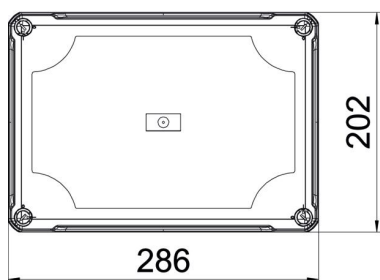

Junction box according to EN 60670. Impact resistance IK09 according to EN 50102. Protection rating IP67 according to EN 60529.

PC Polycarbonate

Master data

Item number	2005544
Type	X25C LGR-TR
Description 1	Empty Enclosure
Description 2	with transparent lid
Manufacturer	OBO
Dimension	286x202x125
Colour	Grey / transparent
Material	Polycarbonate
Smallest sales unit	1
Unit of quantity	Piece
Weight	95 kg
Weight unit	kg/100 pc.

Technical data sheet

Empty housing X 25

Item number: 2005544

Dimensions

Length	286 mm
Width	202 mm
Height	126 mm

Technical data

Extension option	no
Cover fastening	Screwed
Shape	Rectangular
Suitable for outdoor use	yes
Clear internal dimensions	271x187x110 mm
with lid	yes
Mounting type	Surface-mounted
Protection rating	IP67
Protection rating IK code	IK09
Protection class	II
Permitted temperature range, max.	60 °C
Permitted temperature range, min.	-5 °C
Transparent lid	yes
Weatherproof	yes