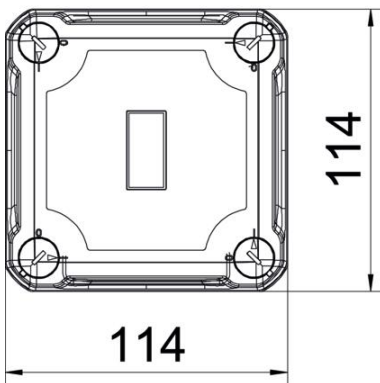

Technical data sheet

Empty housing X 04

Item number: 2005528

Junction box for the connection of cables and lines indoors and in outdoor areas. Square design without entries. Suitable for wall and ceiling mounting with the option to fasten outside, inside or to mount via the corner domes. Particularly impact resistant with IK09. Transparent cover with quick lock, sealable. Made from halogen-free and UV-resistant materials.

Junction box according to EN 60670. Impact resistance IK09 according to N 50102. Protection rating IP67 according to EN 60529.

PC Polycarbonate

Master data

Item number	2005528
Type	X04C LGR-TR
Description 1	Empty Enclosure
Description 2	with transparent lid
Manufacturer	OBO
Dimension	114x114x78
Colour	Grey / transparent
Material	Polycarbonate
Smallest sales unit	1
Unit of quantity	Piece
Weight	26.3 kg
Weight unit	kg/100 pc.

Technical data sheet

Empty housing X 04

Item number: 2005528

Dimensions

Length	114 mm
Width	114 mm
Height	78 mm

Technical data

Extension option	no
Cover fastening	Screwed
Shape	Square
Suitable for outdoor use	yes
Clear internal dimensions	102x102x60 mm
with lid	yes
Mounting type	Surface-mounted
Protection rating	IP67
Protection rating IK code	IK09
Protection class	II
Permitted temperature range, max.	60 °C
Permitted temperature range, min.	-5 °C
Transparent lid	yes
Weatherproof	yes