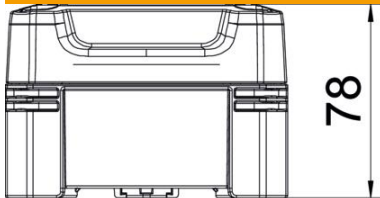

Junction box according to EN 60670. Impact resistance IK09 according to N 50102. Protection rating IP67 according to EN 60529.

PC Polycarbonate

Master data

Item number	2005528
Type	X04C LGR-TR
Description 1	Empty Enclosure
Description 2	with transparent lid
Manufacturer	OBO
Dimension	114x114x78
Colour	Grey / transparent
Material	Polycarbonate
Smallest sales unit	1
Unit of quantity	Piece
Weight	26.3 kg
Weight unit	kg/100 pc.

Technical data sheet

Empty housing X 04

Item number: 2005528

Dimensions

Length	114 mm
Width	114 mm
Height	78 mm

Technical data

Extension option	no
Cover fastening	Screwed
Shape	Square
Suitable for outdoor use	yes
Clear internal dimensions	102x102x60 mm
with lid	yes
Mounting type	Surface-mounted
Protection rating	IP67
Protection rating IK code	IK09
Protection class	II
Permitted temperature range, max.	60 °C
Permitted temperature range, min.	-5 °C
Transparent lid	yes
Weatherproof	yes