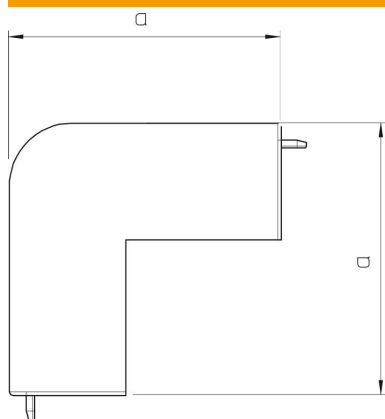

Technical data sheet

External corner cover, trunking type WDK 60230

Item number: 6192394

External corner hood for changing the direction of the WDK trunking.

PVC Polyvinylchloride

Master data

Item number	6192394
Type	WDK HA60230RW
Description 1	External corner hood
Manufacturer	OBO
Dimension	60x230mm
Colour	Pure white; RAL 9010
Material	Polyvinylchloride
Smallest sales unit	2
Unit of quantity	Piece
Weight	24.645 kg
Weight unit	kg/100 pc.

Technical data sheet

External corner cover, trunking type WDK 60230

Item number: 6192394

Dimensions

Length	100 mm
Width	230 mm
Height	60 mm
Dimension a	100 mm
Dimension H	230 mm

Technical data

Version for	Hood fitting
Fastening type	Lockable
Maintain electrical functions for duct dimension	no 60 x 230
Halogen-free	no
Trunking depth	60 mm
Protection rating	IP30
Protective film	no
Protection rating IK code	IK04
Self-extinguishing	yes
Permitted temperature range, max.	60 °C
Permitted temperature range, min.	-5 °C
Angle range, max.	90 mm
Angle range, min.	90 mm