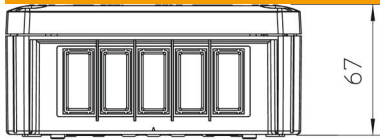

### Master data

Item number	2007808
Type	T 100 WB3-10
Description 1	Junction box
Description 2	for 10 Wieland sockets, 3-pole
Manufacturer	OBO
Dimension	150x116x67
Colour	Light grey; RAL 7035
Material	Polypropylene
Smallest sales unit	1
Unit of quantity	Piece
Weight	15.3 kg
Weight unit	kg/100 pc.

## Dimensions

Length	150 mm
Width	116 mm
Height	67 mm

## Technical data

Expandable	yes
No. of entries	4
Type of insertion...	Strain relief entries for direct penetrations for cable diameters of 7–21 mm
Type of housing penetration	Pre-marking
Measured insulation voltage $V_i$	500 V
Equipment	Miscellaneous
Cover	Not transparent
Cover fastening	Screwed
Entry from rear	yes
Entries	4
Explosion-tested version	no
Flame-resistant	acc. to VDE 0471/DIN 695 Part 2-1, test temperature 650°C
Shape	Rectangular
Maintain electrical functions	Without
For Ex zone	Without
For Ex zone gas	Without
For Ex zone dust	Without
Halogen-free	yes
Clear internal dimensions	136x102x57 mm
With screening	no
with lid	yes
Mounting type	Wall/ceiling mounting
Nominal cross-section, min.	2.5 mm <sup>2</sup>
Nominal voltage	500 V
Sealable	yes
Protection rating	IP20
Permitted temperature range, max.	60 °C
Permitted temperature range, min.	-5 °C
Weatherproof	no