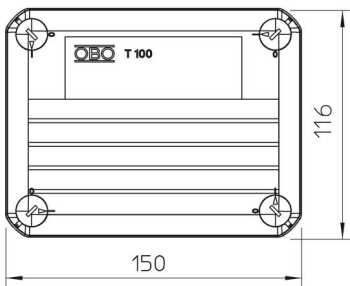

Junction box according to DIN EN 60670. Flame-resistant to DIN EN 60695/2/11, test temperature 650 °C.

Clear internal dimensions: 136x102x57 mm

**PP** Polypropylene

### Master data

Item number	2007808
Type	T 100 WB3-10
Description 1	Junction box
Description 2	for 10 Wieland sockets, 3-pole
Manufacturer	OBO
Dimension	150x116x67
Colour	Light grey; RAL 7035
Material	Polypropylene
Smallest sales unit	1
Unit of quantity	Piece
Weight	15.3 kg
Weight unit	kg/100 pc.

## Dimensions

Length	150 mm
Width	116 mm
Height	67 mm

## Technical data

Expandable	yes
No. of entries	4
Type of insertion...	Strain relief entries for direct penetrations for cable diameters of 7–21 mm
Type of housing penetration	Pre-marking
Measured insulation voltage $V_i$	500 V
Equipment	Miscellaneous
Cover	Not transparent
Cover fastening	Screwed
Entry from rear	yes
Entries	4
Explosion-tested version	no
Flame-resistant	acc. to VDE 0471/DIN 695 Part 2-1, test temperature 650°C
Shape	Rectangular
Maintain electrical functions	Without
For Ex zone	Without
For Ex zone gas	Without
For Ex zone dust	Without
Halogen-free	yes
Clear internal dimensions	136x102x57 mm
With screening	no
with lid	yes
Mounting type	Wall/ceiling mounting
Nominal cross-section, min.	2.5 mm <sup>2</sup>
Nominal voltage	500 V
Sealable	yes
Protection rating	IP20
Permitted temperature range, max.	60 °C
Permitted temperature range, min.	-5 °C
Weatherproof	no