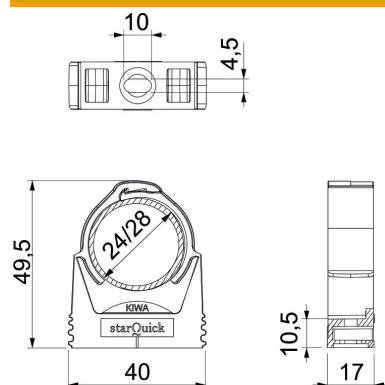

Technical data sheet

starQuick clip

Item number: 2146207

Highly stable clip to accept plastic and metal electrical and sanitary pipes, as well as the Quick Pipe electrical installation pipe. Universal fastening options on walls, ceilings and steel structures, both indoors and outdoors. Flexible clamping range of several millimetres. Toolless pipe mounting. Can be arranged to up to Ø 28 mm, also with OBO Quick starQuick clip. For high load values, can be combined with double bracket. Can be mounted on profile rails for variable spacings and numbers of clips.

PA Polyamide

Master data

Item number	2146207
Type	SQ-25 LGR
Description 1	starQuick clip
Manufacturer	OBO
Dimension	24-28mm
Colour	Light grey; RAL 7035
Material	Polyamide
Smallest sales unit	50
Unit of quantity	Piece
Weight	0.97 kg
Weight unit	kg/100 pc.

Technical data sheet

starQuick clip

Item number: 2146207

Dimensions

Dimension A	40 mm
Dimension B	17 mm
Dimension E	10 mm
Dimension F	4.5 mm
Dimension h	10.5 mm
Dimension H	49.5 mm

Technical data

Expandable	yes
Number of cables/pipes	1
Fastening type	Screw hole
Breaking load	0.85 kN
Flame-resistant	acc. to VDE 0471/DIN 695 Part 2-1, test temperature 650°C
Closed	yes
Halogen-free	yes
With inlay	no
Nominal size/text	25-28
Snap system	yes
Quick clip installation	Duchgangsloch_mit_starQuick-Mutter_M6_oder_M8
Clamping range D, max.	28 mm
Clamping range D, min.	24 mm
UV-resistant	yes