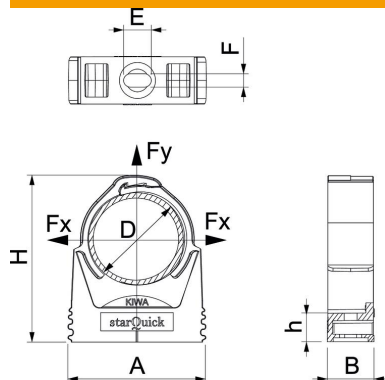

### Master data

Item number	2146164
Type	SQ-20 SW
Description 1	starQuick clip
Manufacturer	OBO
Dimension	19,5-23,5mm
Colour	Jet black; RAL 9005
Material	Polypropylene
Smallest sales unit	50
Unit of quantity	Piece
Weight	0.848 kg
Weight unit	kg/100 pc.

### Dimensions

Dimension A	29 mm
Dimension B	17 mm
Dimension E	10 mm
Dimension F	4.5 mm
Dimension h	10.5 mm
Dimension H	43.5 mm

### Technical data

Expandable	yes
Number of cables/pipes	1
Fastening type	Screw hole
Breaking load	0.8 kN
Closed	yes
Halogen-free	yes
With inlay	no
Nominal size/text	20-23
Quick clip installation	Duchgangsloch_mit_starQuick-Mutter_M6_oder_M8
Clamping range D, max.	23.5 mm
Clamping range D, min.	19.5 mm
UV-resistant	yes