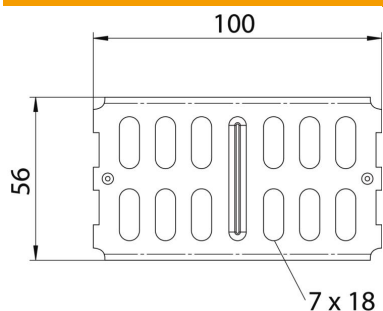

Technical data sheet

Straight connector A2

Item number: 6067654

Straight connector for straight connection of cable trays and fittings with a side height of 60 mm.

Including appropriate fastening material.

A2 Stainless steel

2B Bright, treated

Master data

Item number	6067654
Type	RLVK 60 A2
Description 1	Straight connector
Description 2	for cable tray
Manufacturer	OBO
Dimension	60x100
Material	Stainless steel
Surface	Bright, treated
Surface standard	
Smallest sales unit	10
Unit of quantity	Piece
Weight	9.78 kg
Weight unit	kg/100 pc.

Technical data sheet

Straight connector A2

Item number: 6067654

Dimensions

Dimension	100 x 56
Length	100 mm
Width	3.5 mm
Height	56 mm
Height	2 in
Plate thickness	2 mm

Technical data

Version for	Straight connector
Maintain electrical functions	no
Suitable for mesh cable tray	no
Suitable for cable ladder	no
Suitable for cable tray	yes
Suitable for cable tray system height	60 mm
Adjustable connector, horizontal	no
Articulated connector, vertical	no
Rustproof steel, pickled	no
Connection type	Screw connector