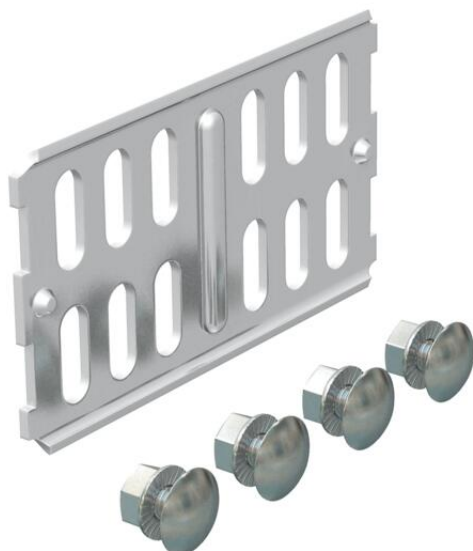

Technical data sheet

Straight connector A2

Item number: 6067654

Straight connector for straight connection of cable trays and fittings with a side height of 60 mm.

Including appropriate fastening material.

A2 Stainless steel

2B Bright, treated

Master data

Item number	6067654
Type	RLVK 60 A2
Description 1	Straight connector
Description 2	for cable tray
Manufacturer	OBO
Dimension	60x100
Material	Stainless steel
Surface	Bright, treated
Surface standard	
Smallest sales unit	10
Unit of quantity	Piece
Weight	9.78 kg
Weight unit	kg/100 pc.

Technical data sheet

Straight connector A2

Item number: 6067654

Dimensions

Dimension	100 x 56
Length	100 mm
Width	3.5 mm
Height	56 mm
Height	2 in
Plate thickness	2 mm

Technical data

Version for	Straight connector
Maintain electrical functions	no
Suitable for mesh cable tray	no
Suitable for cable ladder	no
Suitable for cable tray	yes
Suitable for cable tray system height	60 mm
Adjustable connector, horizontal	no
Articulated connector, vertical	no
Rustproof steel, pickled	no
Connection type	Screw connector