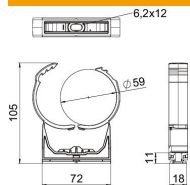

PA Polyamide

Master data

Item number	2147328
Type	PQ-59 LGR
Description 1	proQuick clip
Manufacturer	OBO
Dimension	58,5-65mm
Colour	Light grey; RAL 7035
Material	Polyamide
Smallest sales unit	15
Unit of quantity	Piece
Weight	3.26 kg
Weight unit	kg/100 pc.

Technical data sheet

proQuick clip, light grey

Item number: 2147328

Dimensions

Technical data

Expandable	yes
Number of cables/pipes	1
Fastening type	Screw hole
Breaking load	1.5 kN
Closed	yes
Halogen-free	yes
With inlay	no
Nominal size	59-65
Snap system	no
Pipe/cable diameter, max.	65 mm
Pipe/cable diameter, min.	58.5 mm
Clamping range D, max.	65 mm
Clamping range D, min.	58.5 mm
Permitted temperature range, max.	60 °C
Permitted temperature range, min.	-15 °C
UV-resistant	yes