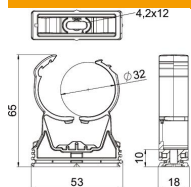

### Master data

Item number	2147374
Type	PQ-32 SWS
Description 1	proQuick clip
Manufacturer	OBO
Dimension	31,2-35,8mm
Colour	Signal white; RAL 9003
Material	Polyamide
Smallest sales unit	10
Unit of quantity	Piece
Weight	1.28 kg
Weight unit	kg/100 pc.

## Dimensions

## Technical data

Expandable	yes
Number of cables/pipes	1
Fastening type	Screw hole
Breaking load	1 kN
Closed	yes
Halogen-free	yes
With inlay	no
Nominal size	32-35
Snap system	yes
Pipe/cable diameter, max.	35.5 mm
Pipe/cable diameter, min.	31.5 mm
Clamping range D, max.	35.5 mm
Clamping range D, min.	31.5 mm
Permitted temperature range, max.	60 °C
Permitted temperature range, min.	-15 °C
UV-resistant	yes