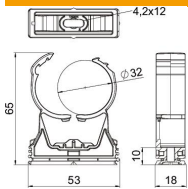

PA Polyamide

Master data

Item number	2147316
Type	PQ-32 LGR
Description 1	proQuick clip
Manufacturer	OBO
Dimension	31,2-35,8mm
Colour	Light grey; RAL 7035
Material	Polyamide
Smallest sales unit	50
Unit of quantity	Piece
Weight	1.28 kg
Weight unit	kg/100 pc.

Technical data sheet

proQuick clip, light grey

Item number: 2147316

Dimensions

Technical data

Expandable	yes
Number of cables/pipes	1
Fastening type	Screw hole
Breaking load	1 kN
Closed	yes
Halogen-free	yes
With inlay	no
Nominal size	32-35
Snap system	yes
Pipe/cable diameter, max.	35.5 mm
Pipe/cable diameter, min.	31.5 mm
Clamping range D, max.	35.5 mm
Clamping range D, min.	31.5 mm
Permitted temperature range, max.	60 °C
Permitted temperature range, min.	-15 °C
UV-resistant	yes