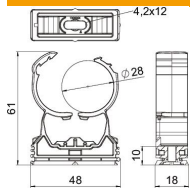

PA Polyamide

Master data

Item number	2147314
Type	PQ-28 LGR
Description 1	proQuick clip
Manufacturer	OBO
Dimension	27,5-32mm
Colour	Light grey; RAL 7035
Material	Polyamide
Smallest sales unit	50
Unit of quantity	Piece
Weight	1.11 kg
Weight unit	kg/100 pc.

Technical data sheet

proQuick clip, light grey

Item number: 2147314

Dimensions

Technical data

Expandable	yes
Number of cables/pipes	1
Fastening type	Screw hole
Breaking load	0.9 kN
Closed	yes
Halogen-free	yes
With inlay	no
Nominal size	28-32
Snap system	yes
Pipe/cable diameter, max.	32 mm
Pipe/cable diameter, min.	27.5 mm
Clamping range D, max.	32 mm
Clamping range D, min.	27.5 mm
Permitted temperature range, max.	60 °C
Permitted temperature range, min.	-15 °C
UV-resistant	yes