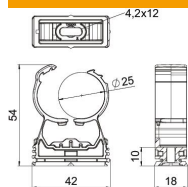

### Master data

Item number	2147370
Type	PQ-25 SWS
Description 1	proQuick clip
Manufacturer	OBO
Dimension	24-28mm
Colour	Signal white; RAL 9003
Material	Polyamide
Smallest sales unit	10
Unit of quantity	Piece
Weight	0.92 kg
Weight unit	kg/100 pc.

## Dimensions

## Technical data

Expandable	yes
Number of cables/pipes	1
Fastening type	Screw hole
Breaking load	0.85 kN
Closed	yes
Halogen-free	yes
With inlay	no
Nominal size	25-28
Snap system	yes
Pipe/cable diameter, max.	28 mm
Pipe/cable diameter, min.	24 mm
Clamping range D, max.	28 mm
Clamping range D, min.	24 mm
Permitted temperature range, max.	60 °C
Permitted temperature range, min.	-15 °C
UV-resistant	yes