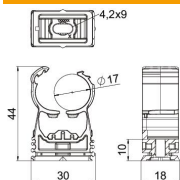

PA Polyamide

Master data

Item number	2147366
Type	PQ-17 SWS
Description 1	proQuick clip
Manufacturer	OBO
Dimension	16-20mm
Colour	Signal white; RAL 9003
Material	Polyamide
Smallest sales unit	20
Unit of quantity	Piece
Weight	0.63 kg
Weight unit	kg/100 pc.

Technical data sheet

proQuick clip, signal white

Item number: 2147366

Dimensions

Technical data

Expandable	yes
Number of cables/pipes	1
Fastening type	Screw hole
Breaking load	0.7 kN
Closed	yes
Halogen-free	yes
With inlay	no
Nominal size	17-19
Snap system	yes
Pipe/cable diameter, max.	20 mm
Pipe/cable diameter, min.	16 mm
Clamping range D, max.	20 mm
Clamping range D, min.	16 mm
Permitted temperature range, max.	60 °C
Permitted temperature range, min.	-15 °C
UV-resistant	yes