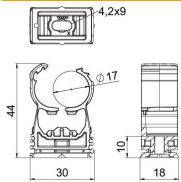

PA Polyamide

Master data

Item number	2147308
Type	PQ-17 LGR
Description 1	proQuick clip
Manufacturer	OBO
Dimension	16-20mm
Colour	Light grey; RAL 7035
Material	Polyamide
Smallest sales unit	100
Unit of quantity	Piece
Weight	0.63 kg
Weight unit	kg/100 pc.

Technical data sheet

proQuick clip, light grey

Item number: 2147308

Dimensions

Technical data

Expandable	yes
Number of cables/pipes	1
Fastening type	Screw hole
Breaking load	0.7 kN
Closed	yes
Halogen-free	yes
With inlay	no
Nominal size	17-19
Snap system	yes
Pipe/cable diameter, max.	20 mm
Pipe/cable diameter, min.	16 mm
Clamping range D, max.	20 mm
Clamping range D, min.	16 mm
Permitted temperature range, max.	60 °C
Permitted temperature range, min.	-15 °C
UV-resistant	yes