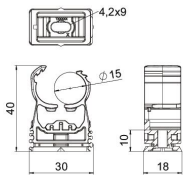

## Master data

Item number	2147306
Type	PQ-15 LGR
Description 1	proQuick clip
Manufacturer	OBO
Dimension	14-16,5mm
Colour	Light grey; RAL 7035
Material	Polyamide
Smallest sales unit	100
Unit of quantity	Piece
Weight	0.588 kg
Weight unit	kg/100 pc.

## Dimensions

## Technical data

Expandable	yes
Number of cables/pipes	1
Fastening type	Screw hole
Breaking load	0.6 kN
Closed	yes
Halogen-free	yes
With inlay	no
Nominal size	15-16
Snap system	yes
Pipe/cable diameter, max.	16.5 mm
Pipe/cable diameter, min.	14 mm
Clamping range D, max.	16.5 mm
Clamping range D, min.	14 mm
Permitted temperature range, max.	60 °C
Permitted temperature range, min.	-15 °C
UV-resistant	yes