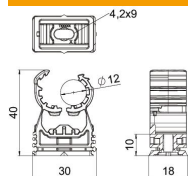

PA Polyamide

Master data

Item number	2147362
Type	PQ-12 SWS
Description 1	proQuick clip
Manufacturer	OBO
Dimension	11,5-15mm
Colour	Signal white; RAL 9003
Material	Polyamide
Smallest sales unit	20
Unit of quantity	Piece
Weight	0.614 kg
Weight unit	kg/100 pc.

Technical data sheet

proQuick clip, signal white

Item number: 2147362

Dimensions

Technical data

Expandable	yes
Number of cables/pipes	1
Fastening type	Screw hole
Breaking load	0.55 kN
Closed	yes
Halogen-free	yes
With inlay	no
Nominal size	12-14
Snap system	yes
Pipe/cable diameter, max.	15 mm
Pipe/cable diameter, min.	11.5 mm
Clamping range D, max.	15 mm
Clamping range D, min.	11.5 mm
Permitted temperature range, max.	60 °C
Permitted temperature range, min.	-15 °C
UV-resistant	yes