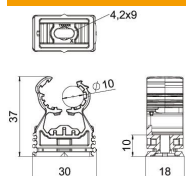

PA Polyamide

Master data

Item number	2147360
Type	PQ-10 SWS
Description 1	proQuick clip
Manufacturer	OBO
Dimension	9,5-12mm
Colour	Signal white; RAL 9003
Material	Polyamide
Smallest sales unit	20
Unit of quantity	Piece
Weight	0.565 kg
Weight unit	kg/100 pc.

Technical data sheet

proQuick clip, signal white

Item number: 2147360

Dimensions

Technical data

Expandable	yes
Number of cables/pipes	1
Fastening type	Screw hole
Breaking load	0.5 kN
Closed	yes
Halogen-free	yes
With inlay	no
Nominal size	10
Snap system	yes
Pipe/cable diameter, max.	12 mm
Pipe/cable diameter, min.	9.5 mm
Clamping range D, max.	12 mm
Clamping range D, min.	9.5 mm
Permitted temperature range, max.	60 °C
Permitted temperature range, min.	-15 °C
UV-resistant	yes