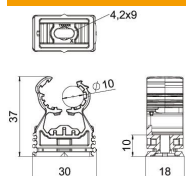

Technical data sheet

proQuick clip, light grey

Item number: 2147302

Highly stressable clip for accepting plastic or metal electrical and sanitary pipes as well as the electrical installation pipe Quick pipe. Universal fastening options on walls, ceilings and steel constructions, both indoors and outdoors. Flexible clamping range of several millimetres. Toolless pipe mounting. Connectable to each other to \varnothing 28 mm, also with OBO Quick clip or starQuick clip. For variable distances and clip quantity mountable on a profile rail.

PA Polyamide

Master data

Item number	2147302
Type	PQ-10 LGR
Description 1	proQuick clip
Manufacturer	OBO
Dimension	9,5-12mm
Colour	Light grey; RAL 7035
Material	Polyamide
Smallest sales unit	100
Unit of quantity	Piece
Weight	0.565 kg
Weight unit	kg/100 pc.

Technical data sheet

proQuick clip, light grey

Item number: 2147302

Dimensions

Technical data

Expandable	yes
Number of cables/pipes	1
Fastening type	Screw hole
Breaking load	0.5 kN
Closed	yes
Halogen-free	yes
With inlay	no
Nominal size	10
Snap system	yes
Pipe/cable diameter, max.	12 mm
Pipe/cable diameter, min.	9.5 mm
Clamping range D, max.	12 mm
Clamping range D, min.	9.5 mm
Permitted temperature range, max.	60 °C
Permitted temperature range, min.	-15 °C
UV-resistant	yes