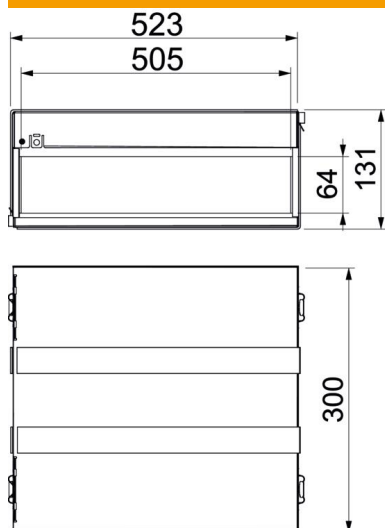

## Master data

|                     |                             |
|---------------------|-----------------------------|
| Item number         | 7204016                     |
| Type                | PMB 650-4 A2                |
| Description 1       | Fire Protection Box 4-sided |
| Description 2       | with intumescent inlays     |
| Available from      | 04.10.2022                  |
| Manufacturer        | OBO                         |
| Dimension           | 300x523x130                 |
| Material            | Stainless steel             |
| Surface             | Bright, treated             |
| Surface standard    |                             |
| Smallest sales unit | 1                           |
| Unit of quantity    | Piece                       |
| Weight              | 677.4 kg                    |
| Weight unit         | kg/100 pc.                  |

# Technical data sheet

PYROPLUG® MagicBox, four-sided, interior height 60 mm

Item number: 7204016

## Dimensions

|                  |        |
|------------------|--------|
| Length           | 300 mm |
| Width            | 523 mm |
| Height           | 131 mm |
| Dimension d      | 505 mm |
| Dimension d min. | 523 mm |

## Technical data

|                         |             |
|-------------------------|-------------|
| Fire protection version | Box body    |
| Shape                   | Rectangular |
| Accessories required    | yes         |
| Internal height         | 64 mm       |
| Internal width          | 505 mm      |