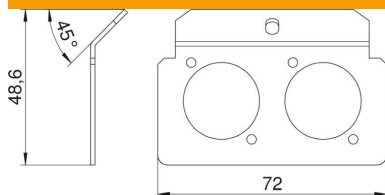

Technical data sheet

Support plate 2 x type K for mounting support

Item number: 7407804

Support plate for installation of two connection sockets for audio/video systems of type XLR SPEAK-ON, type D.

A2 Stainless steel

Master data

Item number	7407804
Description 1	Support plate
Description 2	with 2x hole pattern Type K
Manufacturer	OBO
Material	Stainless steel
Smallest sales unit	1
Unit of quantity	Piece
Weight	3.76 kg
Weight unit	kg/100 pc.

Dimensions

Length 72 mm

Technical data sheet

Support plate 2 x type K for mounting support

Item number: 7407804

Technical data

Connection options	2 connection sockets for audio or video technology, type XLR SPEAK-ON type D
Number of installable devices	2
Number of strain reliefs	0
Version for	Support shape
Fastening type	Lockable
Labelling panel	no
Floor covering protection frame	no
Floor plate	no
Lowerable to be flush-floor	no
Seal installation option	no
Installation opening for on-floor tank	no
Decouplable	no
Suitable for raised floor installation	yes
Suitable for screed-flush closed underfloor ducts	yes
Suitable for screed-covered underfloor ducts	yes
Suitable for cavity floor installation	yes
Suitable for underfloor ducts	yes
With floor covering recess	no
Heavy-duty version	no
Depth	48.6 mm
Strain relief option	yes