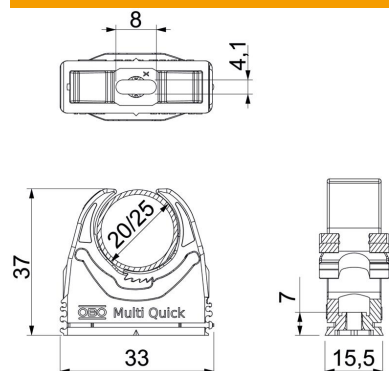

Technical data sheet

Multi-Quick clip, metric

Item number: 2153726

Flush-mounted clip to accept metric pipes and Quick Pipe electrical installation pipes. Flexible clamping range of several millimetres. Universal fastening options on walls and ceilings, both indoors and outdoors. Toolless pipe mounting. Can also be arranged with OBO Quick or starQuick clip.

PA Polyamide

Master data

Item number	2153726
Type	M-Quick M25 LGR
Description 1	Multi-Quick clip
Manufacturer	OBO
Dimension	20-25mm
Colour	Light grey; RAL 7035
Material	Polyamide
Smallest sales unit	50
Unit of quantity	Piece
Weight	0.93 kg
Weight unit	kg/100 pc.

Technical data sheet

Multi-Quick clip, metric

Item number: 2153726

Dimensions

Dimension A	33 mm
Dimension B	15.5 mm
Dimension E	8 mm
Dimension F	4.1 mm
Dimension h	7 mm
Dimension H	37 mm

Technical data

Expandable	yes
Number of cables/pipes	1
Pull-out value	50 N
Fastening type	Screw hole
Flame-resistant	acc. to VDE 0471/DIN 695 Part 2-1, test temperature 650°C
Closed	no
Halogen-free	yes
With inlay	no
Snap system	yes
Quick clip installation	Durchgangsloch,_auf_M6_Gewinde_aufschraubbar
Clamping range D, max.	25 mm
Clamping range D, min.	20 mm
UV-resistant	no