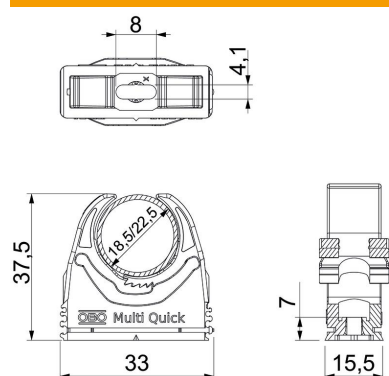

Technical data sheet

Multi-Quick clip

Item number: 2153114

Flush-mounted clip to accept metric and PG pipes and Quick Pipe electrical installation pipes. Flexible clamping range of several millimetres. Universal fastening options on walls and ceilings and usable in a profile rail, both in indoor and protected outdoor areas. Toolless pipe mounting. Can also be arranged with OBO Quick clip or starQuick clip.

PA Polyamide

Master data

Item number	2153114
Type	M-Quick 18-22LGR
Description 1	Multi-Quick clip
Manufacturer	OBO
Dimension	18,5-22,5mm
Colour	Light grey; RAL 7035
Material	Polyamide
Smallest sales unit	100
Unit of quantity	Piece
Weight	0.76 kg
Weight unit	kg/100 pc.

Technical data sheet

Multi-Quick clip

Item number: 2153114

Dimensions

Dimension A	33 mm
Dimension B	15.5 mm
Dimension E	8 mm
Dimension F	4.1 mm
Dimension h	7 mm
Dimension H	37.5 mm

Technical data

Expandable	yes
Number of cables/pipes	1
Pull-out value	50 N
Fastening type	Screw hole
Flame-resistant	acc. to VDE 0471/DIN 695 Part 2-1, test temperature 650°C
Closed	no
Halogen-free	yes
With inlay	no
Snap system	yes
Quick clip installation	Durchgangsloch_auf_M6_Gewinde_aufschraubbar
Clamping range D, max.	22.5 mm
Clamping range D, min.	18.5 mm
UV-resistant	no