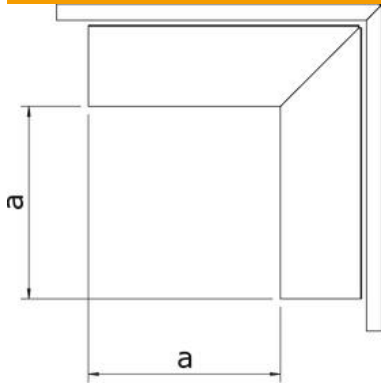

Technical data sheet

External corner, for cable trunking type LKM 60200

Item number: 6248098

External corner including cover for changing the direction of the LKM ducts.
Equipotential bonding without additional aids, between base and cover

St Steel

FS Strip galvanized

Master data

Item number	6248098
Type	LKM A60200FS
Description 1	External corner
Description 2	with cover
Manufacturer	OBO
Dimension	60x200mm
Material	Steel
Surface	Strip galvanized
Surface standard	DIN EN 10346
Smallest sales unit	1
Unit of quantity	Piece
Weight	114 kg
Weight unit	kg/100 pc.

Technical data sheet

External corner, for cable trunking type LKM 60200

Item number: 6248098

Dimensions

Length	120 mm
Width	200 mm
Height	64 mm
Dimension a	120 mm

Technical data

Version for	Base and cover
Fastening type	Base perforation
Maintain electrical functions	no
for duct dimension	60 x 200
Halogen-free	yes
Duct height, min.	64 mm
Trunking depth	64 mm
Protection rating	IP30
Protective film	no
Protection rating IK code	IK10
Permitted temperature range, max.	90 °C
Permitted temperature range, min.	-5 °C
Angle range, min.	90 mm