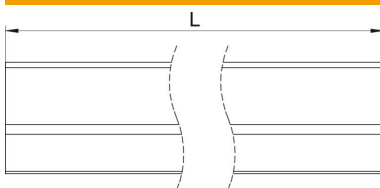

## Convection grid profile

Item number: 6287700

Sloping convection grid, for optically attractive closing of spaces between the device installation trunking and the wall. The convection grid profiles are suitable for horizontal and vertical mounting.

### Master data

Item number	6287700
Type	KG2RW 2000
Description 1	Convection grid profile
Manufacturer	OBO
Dimension	20x22x2000
Colour	Pure white; RAL 9010
Material	Aluminium
Smallest sales unit	2
Unit of quantity	Metre
Weight	23.1 kg
Weight unit	kg/100 m

### Dimensions

Length	2,000 mm
Width	19.3 mm
Height	21.7 mm