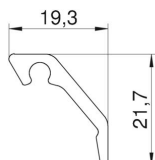

### Master data

Item number	6287700
Type	KG2RW 2000
Description 1	Convection grid profile
Manufacturer	OBO
Dimension	20x22x2000
Colour	Pure white; RAL 9010
Material	Aluminium
Smallest sales unit	2
Unit of quantity	Metre
Weight	23.1 kg
Weight unit	kg/100 m

### Dimensions

Length	2,000 mm
Width	19.3 mm
Height	21.7 mm