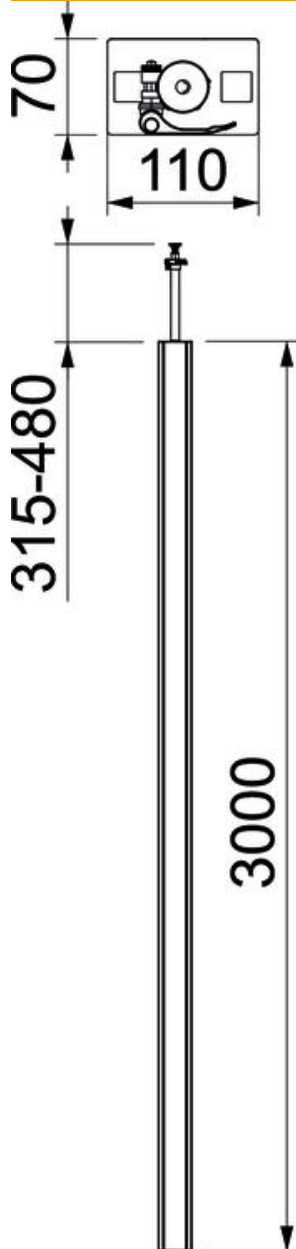

## Service pole, type ISS70110

Item number: 6288943

ISS aluminium service pole with a 76.5 mm system opening.

Set consists of:

1 single-compartment pole with clamping fastening

Total length 3,315–3,480 mm

1 ceiling fastening with clamping device

### Master data

Item number	6288943
Type	ISS70110EL
Description 1	Service pole
Description 2	floor/ceiling
Manufacturer	OBO
Dimension	3000x110x70
Material	Aluminium
Surface	Anodised
Surface standard	
Smallest sales unit	1
Unit of quantity	Piece
Weight	750 kg
Weight unit	kg/100 pc.

# Technical data sheet

Service pole, type ISS70110

Item number: 6288943

## Dimensions

Length	3,000 mm
Width	110 mm
Height	70 mm