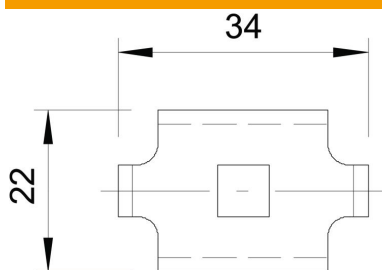

Technical data sheet

Clamping piece A4

Item number: 6016859

Clamping for fixing mesh cable trays to wall or support brackets.
Including FRS M6 x 20 screw with nut and washer.
Including FRS M6 x 20 screw with nut and washer.

A4 Stainless steel

2B Bright, treated

Master data

Item number	6016859
Type	GKS 34 A4
Description 1	Hold-down clamp
Description 2	for mesh cable tray
Manufacturer	OBO
Material	Stainless steel
Surface	Bright, treated
Surface standard	
Smallest sales unit	10
Unit of quantity	Piece
Weight	1.976 kg
Weight unit	kg/100 pc.

Dimensions

Dimension | 34 x 22

Technical data sheet

Clamping piece A4

Item number: 6016859

Technical data

Suitable for mesh cable tray	yes
Suitable for cable ladder	no
Suitable for cable tray	no
Rustproof steel, pickled	no
Connection type	Miscellaneous