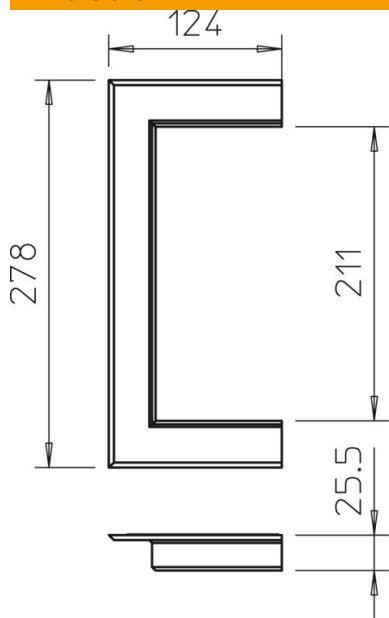

Technical data sheet

Aluminium wall cover, open, 90210

Item number: 6279010

Wall cover, open, to close wall penetrations during wall mounting.

Alu Aluminium

Master data

Item number	6279010
Type	G-AWAO90210RW
Description 1	Wall cover
Description 2	open
Manufacturer	OBO
Dimension	124x278x25
Colour	Pure white; RAL 9010
Material	Aluminium
Smallest sales unit	1
Unit of quantity	Piece
Weight	14.9 kg
Weight unit	kg/100 pc.

Technical data sheet

Aluminium wall cover, open, 90210

Item number: 6279010

Dimensions

Length	25 mm
Width	278 mm
Height	124 mm

Technical data

Version for	Universal
Halogen-free	yes
Trunking depth	90 mm
Mounting type of the trunking	Wall