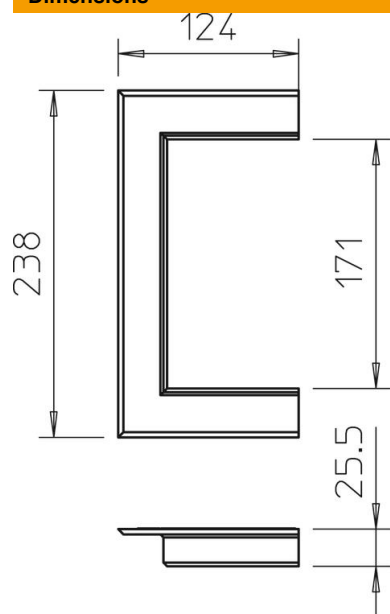

Technical data sheet

Aluminium wall cover, open, 90170

Item number: 6279000

Wall cover, open, to close wall penetrations during wall mounting.

Alu Aluminium

Master data

Item number	6279000
Type	G-AWAO90170RW
Description 1	Wall cover
Description 2	open
Manufacturer	OBO
Dimension	124x238x25
Colour	Pure white; RAL 9010
Material	Aluminium
Smallest sales unit	1
Unit of quantity	Piece
Weight	13.6 kg
Weight unit	kg/100 pc.

Technical data sheet

Aluminium wall cover, open, 90170

Item number: 6279000

Dimensions

Length	25 mm
Width	238 mm
Height	124 mm

Technical data

Version for	Universal
Halogen-free	yes
Trunking depth	90 mm
Mounting type of the trunking	Wall