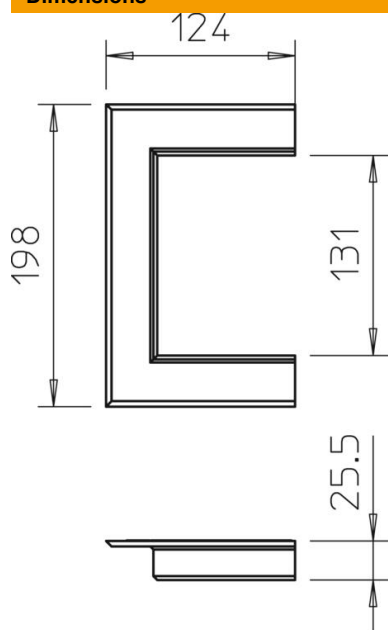

Technical data sheet

Aluminium wall cover, open, 90130

Item number: 6278890

Wall cover, open, to close wall penetrations during wall mounting.

Alu Aluminium

Master data

Item number	6278890
Type	G-AWAO90130RW
Description 1	Wall cover
Description 2	open
Manufacturer	OBO
Dimension	124x198x25
Colour	Pure white; RAL 9010
Material	Aluminium
Smallest sales unit	1
Unit of quantity	Piece
Weight	12.3 kg
Weight unit	kg/100 pc.

Technical data sheet

Aluminium wall cover, open, 90130

Item number: 6278890

Dimensions

Length	25 mm
Width	198 mm
Height	124 mm

Technical data

Version for	Universal
Halogen-free	yes
Trunking depth	90 mm
Mounting type of the trunking	Wall