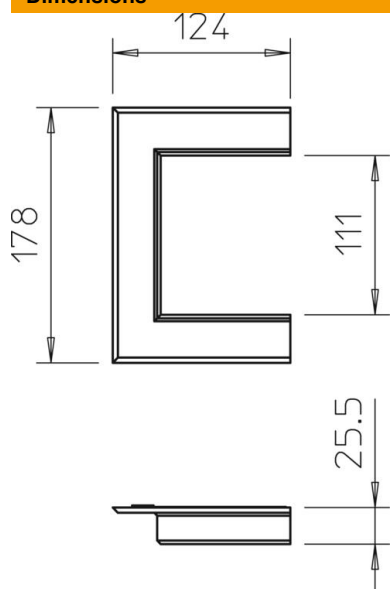

Technical data sheet

Aluminium wall cover, open, 90110

Item number: 6278880

Wall cover, open, to close wall penetrations during wall mounting.

Alu Aluminium

Master data

| | |
|---------------------|----------------------|
| Item number | 6278880 |
| Type | G-AWAO90110RW |
| Description 1 | Wall cover |
| Description 2 | open |
| Manufacturer | OBO |
| Dimension | 124x178x25 |
| Colour | Pure white; RAL 9010 |
| Material | Aluminium |
| Smallest sales unit | 1 |
| Unit of quantity | Piece |
| Weight | 11.6 kg |
| Weight unit | kg/100 pc. |

Technical data sheet

Aluminium wall cover, open, 90110

Item number: 6278880

Dimensions

| | |
|--------|--------|
| Length | 25 mm |
| Width | 178 mm |
| Height | 124 mm |

Technical data

| | |
|-------------------------------|-----------|
| Version for | Universal |
| Halogen-free | yes |
| Trunking depth | 90 mm |
| Mounting type of the trunking | Wall |