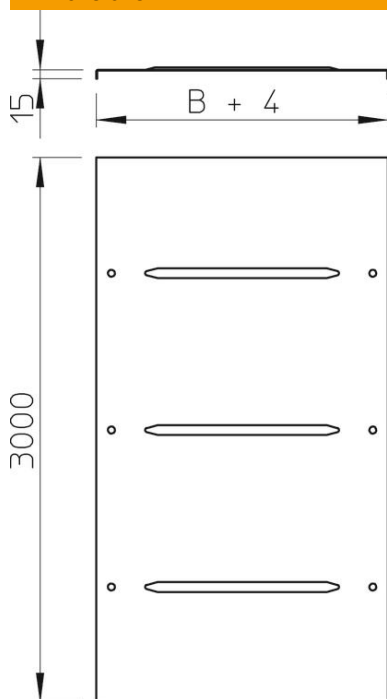

Technical data sheet

Cover with turn buckle A4

Item number: 6052983

Cover for cable trays and cable ladders with three pairs of turn-buckles.
When using covers outdoors, additional measures against the influence of wind must be taken.

A4 Stainless steel

2B Bright, treated

Master data

Item number	6052983
Type	DRL 300 A4
Description 1	Cover with turn buckle
Description 2	for cable tray and ladder
Manufacturer	OBO
Dimension	300x3000
Material	Stainless steel
Surface	Bright, treated
Surface standard	
Smallest sales unit	3
Unit of quantity	Metre
Weight	262.24 kg
Weight unit	kg/100 m

Technical data sheet

Cover with turn buckle A4

Item number: 6052983

Dimensions

Length	3,000 mm
Width	300 mm
Height	13 mm
Plate thickness	1 mm
Dimension B	300 mm

Technical data

Number of turn buckles	6 St.
Fastening type	Sash lock
Maintain electrical functions	no
Suitable for mesh cable tray	no
Suitable for cable ladder	yes
Suitable for cable tray	yes
Rustproof steel, pickled	no