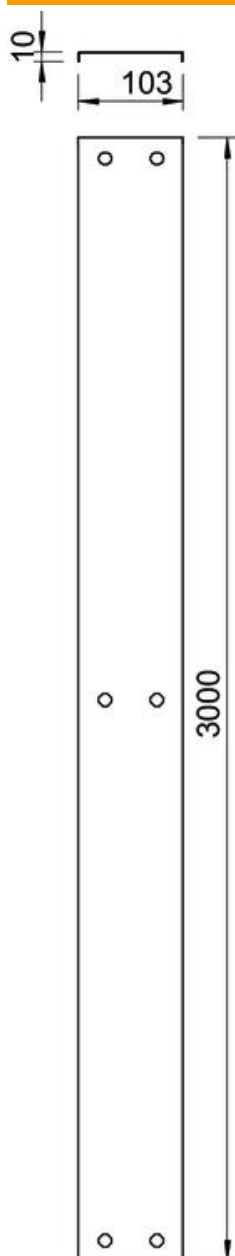

## Cover with turn buckle FT

Item number: 6080915

Cover with turn buckle for AZ small duct.

**St** Steel

**FT** Hot-dip galvanised

### Master data

Item number	6080915
Type	AZDMD 300 FT
Description 1	Cover with turn buckle
Description 2	for AZ small duct
Manufacturer	OBO
Dimension	303x3000
Material	Steel
Surface	Hot-dip galvanised
Surface standard	DIN EN ISO 1461
Smallest sales unit	3
Unit of quantity	Metre
Weight	284.867 kg
Weight unit	kg/100 m

### Dimensions

Length	3,000 mm
Width	303 mm
Height	10 mm
Plate thickness	1 mm
Dimension H	10 mm

### Technical data

Number of turn buckles	6 St.
Fastening type	Sash lock