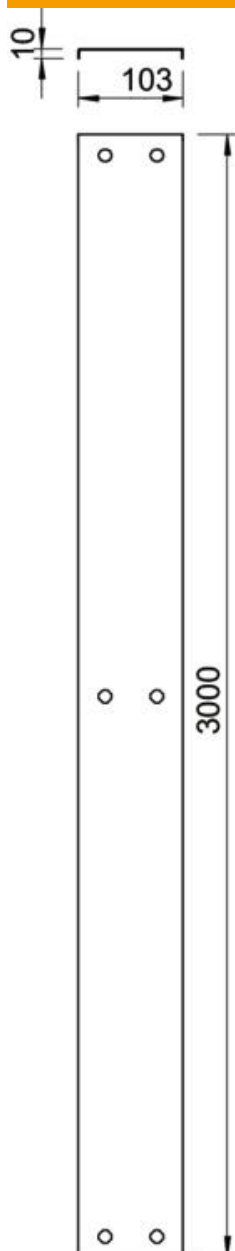

## Cover with turn buckle FT

Item number: 6080890

Cover with turn buckle for AZ small duct.

CE

St Steel

FT Hot-dip galvanised

### Master data

Item number	6080890
Description 1	Cover with turn buckle
Description 2	for AZ small duct
Manufacturer	OBO
Dimension	203x3000
Material	Steel
Surface	Hot-dip galvanised
Surface standard	DIN EN ISO 1461
Smallest sales unit	3
Unit of quantity	Metre
Weight	197 kg
Weight unit	kg/100 m

# Technical data sheet

Cover with turn buckle FT

Item number: 6080890

## Dimensions

Length	3,000 mm
Width	203 mm
Height	10 mm
Plate thickness	1 mm
Dimension H	10 mm